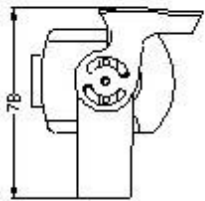

## Rear View Camera for Heavy Duty

www.vipro.com.tw

**R61** is the Waterproof Metal Rear View Camera specially designed for commercial and heavy duty vehicles. The unique design allows versatile mounting options for ceiling or wall, surface or flush mount.. The metal-cased design, IP68 weatherproof, IR night vision view and low power consumption makes R61 an ideal camera for vehicle surveillance.

### Dimension

#### Dimensions:

(unit: mm)

### Package contains

- Camera x 1
- Instruction manual x 1
- Self Drilling Screw x 2
- Mounting Plug x 2
- Hex-key x 1