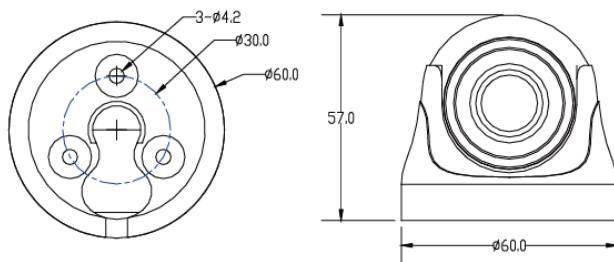

Dimension

Package contains

- Camera x 1
- Instruction Manual x 1
- Mounting Screw x 3
- Mounting Plug x 3
- Rubber Ring x 1

D58 is the Mini Metal Dome Camera specially designed for public bus, school bus, passenger transport. The special structure (easy assembly and disassembly, lockable angle, anti-vibration), the advantages of anti-interference, low power consumption, and 12 IR Infrared LED for superior night vision make this dome camera ideal for vehicle surveillance.

Technical Specifications

Product series	Waterproof Dome Camera	
Model	D58	
Imaging Device	Next Chip 2090 + 1/3" Color SONY CCD	
TV System	NTSC/PAL	
Effective Pixels (PAL/NTSC)	752(H) x 582(V) 768(H) x 494(V)	976(H) x 582 (V) 976(H) x 494(V)
Horizontal Resolution	600 TV lines	700 TV lines
Minimum Illumination	0 Lux at F1.2 (Infrared LED on)	
Scanning System	PAL: 625TVL, NTSC: 525TVL (2:1 Interlace)	
Synchronization	Internal	
S/N Ratio	≥ 50 dB (AGC off)	
Auto Gain Control	Auto	
White Balance	Auto	
Electronic Shutter	Auto	
Back Light Compensation	Auto	
IR LED	12 LEDs with 850nm	
IR night vision	10 meter	
Video Output	1 Vp-p, 75Ω Composite, BNC x 1	
Audio	Optional	
Mirror	Optional	
Gamma Ratio	0.45	
Lens	f2.8mm/3.6mm/6.0mm fixed lens	
Lens Mount	M12XP0.5mm Thread	
View of Angle (D)	120°	
Pan Adjusting	+/- 180°	
Tilt Adjusting	0° ~ 90°	
Input Voltage / Current	12V DC ±10%	
Power Consumption	190mA	200mA
Dimensions (W x H)	ø 60 x 57 mm / ø 2.362" x 2.244"	
Net Weight	130g / 0.286lbs	
Ingress Protection	IP67	
Working Temperature	-25°C ~ +55°C / -13°F ~ +149°F	
Working Humidity	RH90% Max.	
Certification	N/A	