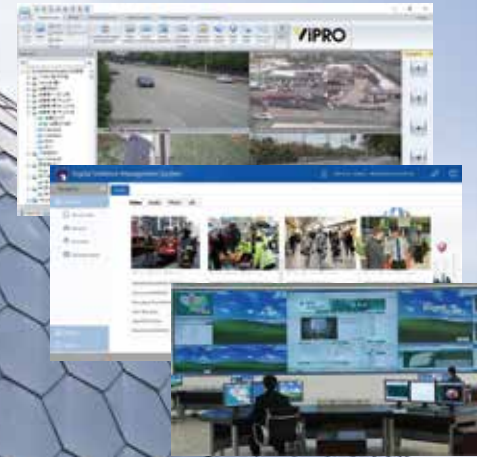

04

Professional

We excel at what we do. VIPRO experts comprise over 15 years of industry experiences in integrated video security solution. We provide what suits the best to our customers and ensure long-term profitability with right market focus and approach.

POWER TO IDENTIFY

Your reliable choice of
Body Worn Video System

ViPRO

- Live video monitoring
- Private client interface control
- Cross-platform user access
- E-Map, geo-fence & event management
- Remote record, playback analysis
- Data storage and query download
- Client-Server architecture
- Network & database management
- Report statistics