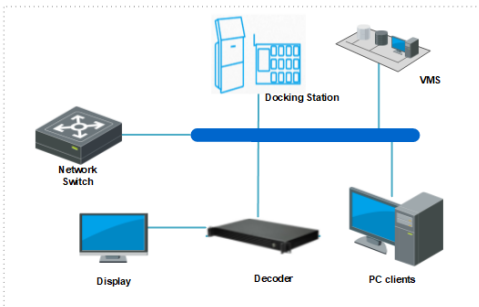

System Diagram