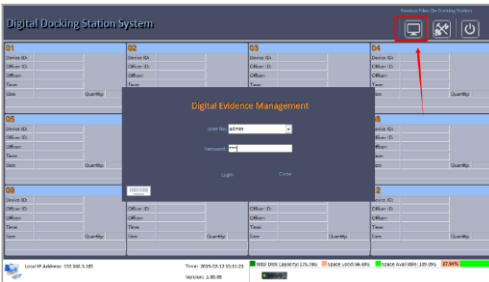

Data Evidence Management System