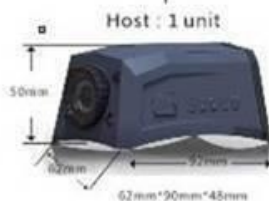

4. Применение

2" HD Screen  
Visualization  
Data encryption

4 Megapixel HD lens  
Auto infrared night vision

Support trunked talkback

3G/4G Network  
256GB TF Card  
Battery □ 8 Hours □

Small Volume  
Host : 62\*90\*48mm  
Battery : 53\*42\*11mm