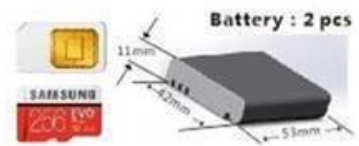

4. Применение

2" HD Screen  
Visualization  
Data encryption

4 Megapixel HD lens  
Auto infrared night vision

Support trunked talkback

3G/4G Network  
256GB TF Card  
Battery □ 8 Hours □

Small Volume  
Host : 62\*90\*48mm  
Battery : 53\*42\*11mm