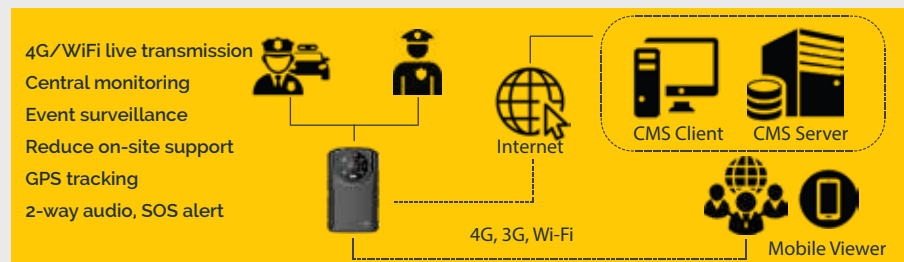

Compact Body Camera

- 1296P/1080P/720P @ 30fps
- 4MP CMOS sensor, up to 33MP image capture
- 155° field of view
- Built-in 6 IR illuminator, 15m night vision
- GPS and WIFI support (optional)
- Screen-free, light-weighted design
- 9hr record time
- AES encryption
- FTP data upload

Super HD Body Camera

- 1296P/1080P/720P @ 30fps
- 4MP CMOS sensor, up to 33MP image capture
- 155° field of view, 2inch screen
- Built-in 6 IR illuminator, 15m night vision
- GPS and WIFI support (optional)
- 12hr+ record time, Pre-record & Post-record
- Support 720p external camera
- AES encryption
- FTP data upload

720P/1080P
(Covert type)

An exquisite and mini external camera intended to obtain video/audio evidence without being notice and perfect for investigators, undercover officers, detectives, and etc.

- Support standard UVC protocol
- 0.1 Lux low-light illumination
- Full glass metal pin-hole lens with camouflage buttons for covert shooting
- Selectable connector and cable types

8Bay Portable Dock
with 7" Touch screen

PDS05 is the 8-Bay Portable Dock with 2TB storage, 64GB SSD, 7" touch screen (1024*600), Windows O/S and DEMS embedded with Wi-Fi connectivity.

- Automatic charging, device recognition, data upload, empty, photo issued
- Time synchronization
- Local data query, playback
- Role management
- Bookmark and Log functions