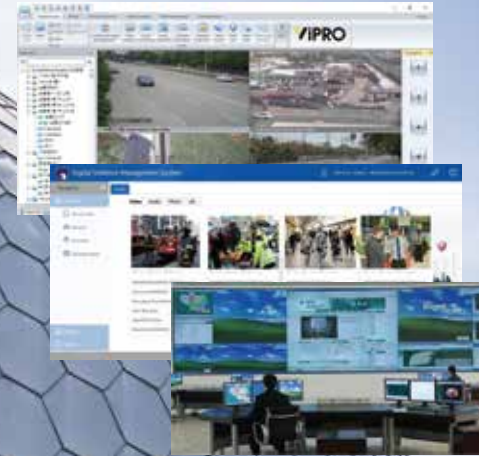

POWER TO IDENTIFY

Your reliable choice of
Body Worn Video System

ViPRO

- Live video monitoring
- Private client interface control
- Cross-platform user access
- E-Map, geo-fence & event management
- Remote record, playback analysis
- Data storage and query download
- Client-Server architecture
- Network & database management
- Report statistics